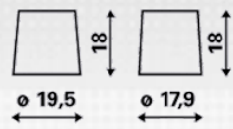

TECHNICAL INFORMATION

Voltage [V]:	12	Base Hold-down:	B00
Battery Capacity [Ah]:	45	Layout:	0
Cold Cranking Amps (CCA), EN [A]:	330	Terminal Types:	1
Length [mm]:	238	Case Size:	B24R
Width [mm]:	129	Weight filled (kg):	11,68
Height [mm]:	227		

DRAWINGS

B00

0

1

∅ 19,5

∅ 17,9

pos.

neg.