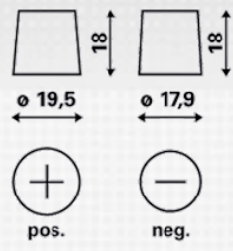

TECHNICAL INFORMATION

Voltage [V]:	12	Base Hold-down:	B13
Battery Capacity [Ah]:	74	Layout:	0
Cold Cranking Amps (CCA), EN [A]:	680	Terminal Types:	1
Length [mm]:	278	Case Size:	H6/LN3
Width [mm]:	175	Weight filled (kg):	17,87
Height [mm]:	190		

DRAWINGS

B13

0

1

ø 19,5 ø 17,9

pos. neg.