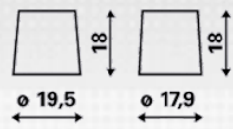

### TECHNICAL INFORMATION

Voltage [V]:	12	Base Hold-down:	B00
Battery Capacity [Ah]:	90	Layout:	0
Cold Cranking Amps (CCA), EN [A]:	540	Terminal Types:	1
Length [mm]:	347	Case Size:	LOT7
Width [mm]:	173	Weight filled (kg):	25,2
Height [mm]:	234		

DRAWINGS

B00

0

1

∅ 19,5

∅ 17,9

pos.

neg.