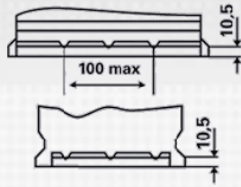

DRAWINGS

B03