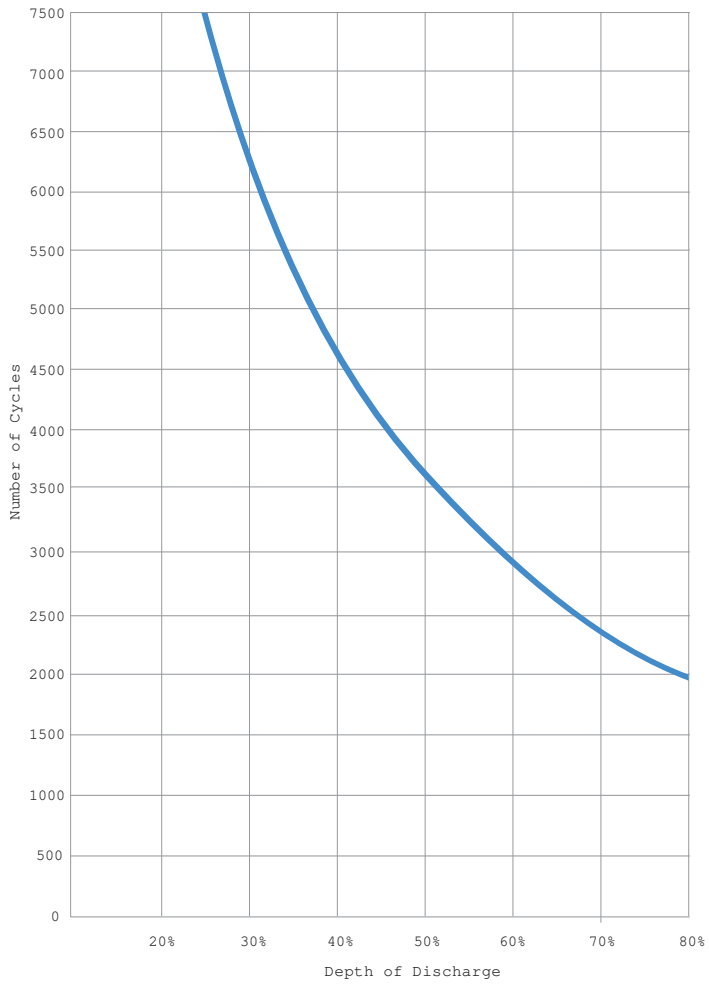

--	--	--

DOD VS CYCLE LIFE IN A STATIONARY APPLICATION

SELF DISCHARGE VS. TIME

Storage Time in Weeks

800.423.6569 / +1.562.236.3000 / trojanbattery.com

SIND_02_2450_DS_030719

© 2019 Trojan Battery Company, LLC. All rights reserved. Trojan Battery Company is not liable for damages that may result from any information provided in or omitted from this publication, under any circumstances. Trojan Battery Company reserves the right to make adjustments to this publication at any time, without notice or obligation.